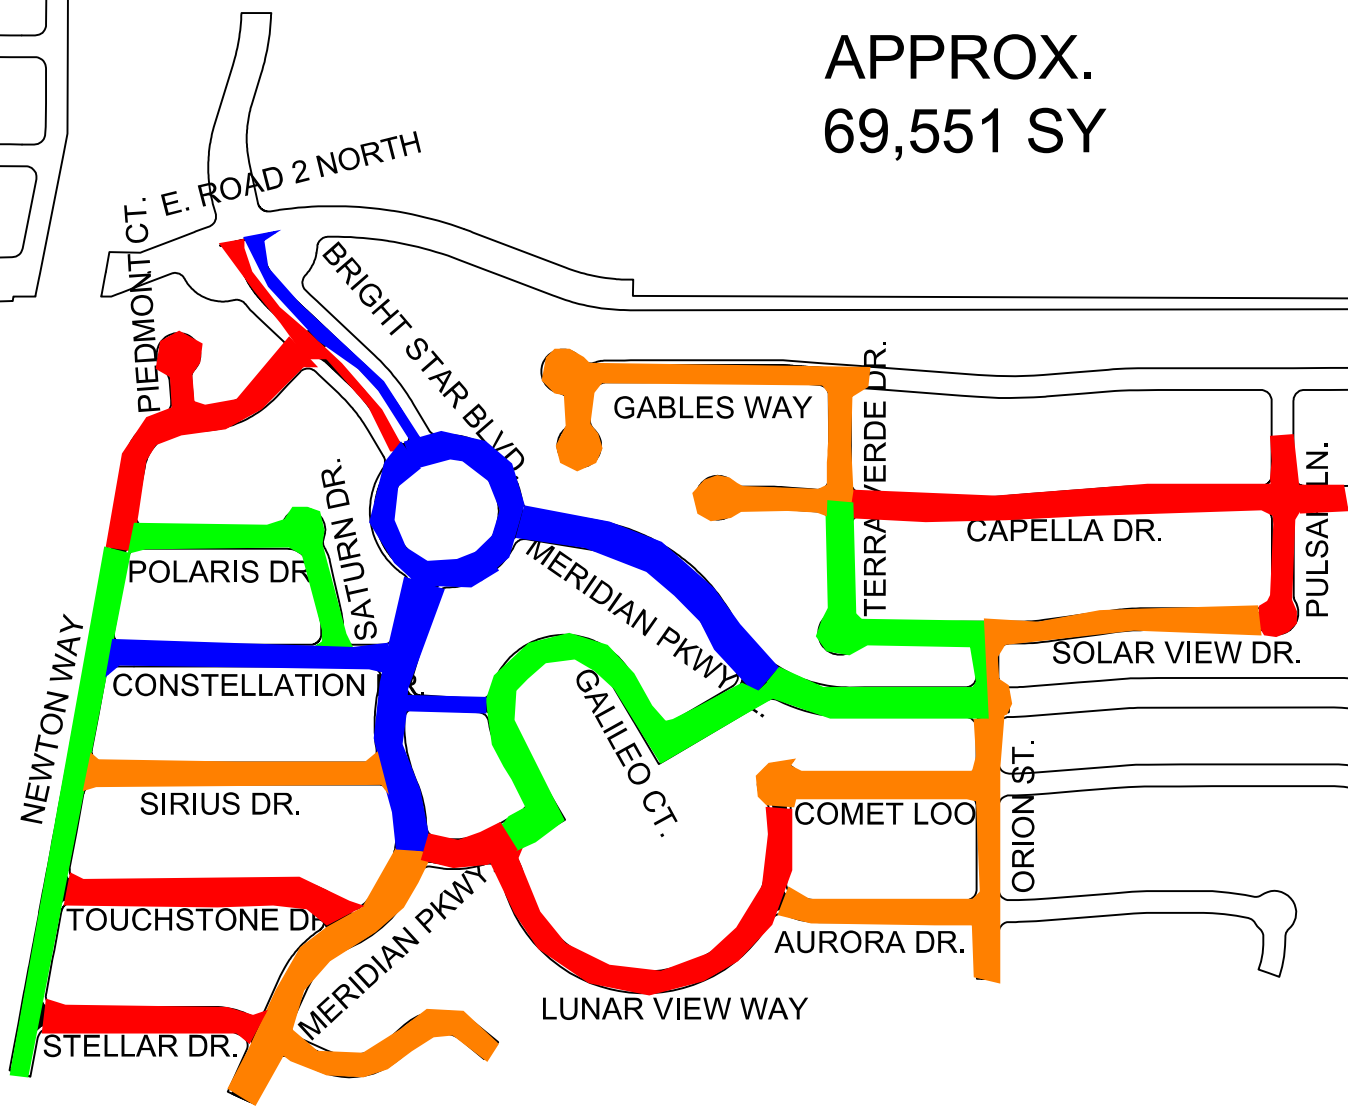

TOWN OF CHINO VALLEY FY 21 SLURRY SEAL PROJECT BRIGHT STAR

DAYS 9 - 12

APPROX.
69,551 SY

4/30	5/03	5/04	5/05
TYPE III	TYPE III	TYPE III	TYPE III

LEGEND

TYPE III SLURRY SEAL (APPROX. 69,551 SY)